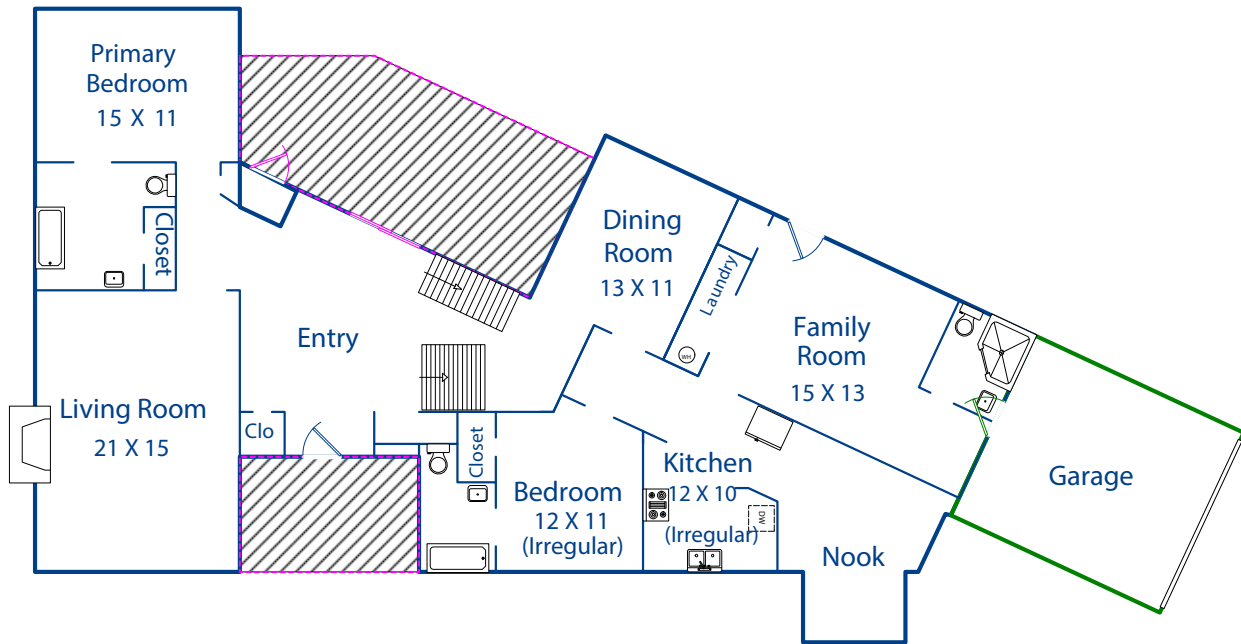

24572 Guadalupe Street Carmel, CA 93923

Main Living Area - 2179sf

Upper Level - 477sf

Total - 2656sf

Garage - 279sf