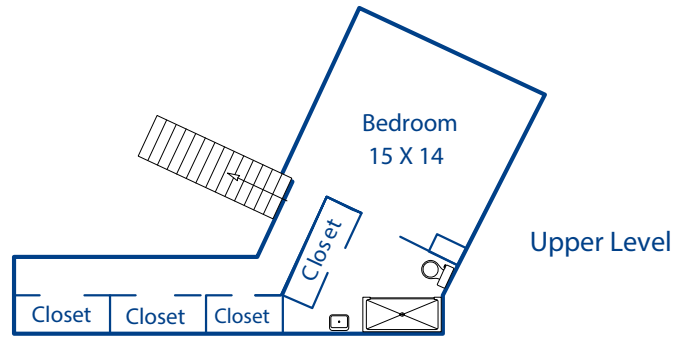

24572 Guadalupe Street Carmel, CA 93923

Main Living Area - 2179sf

Upper Level - 477sf

Total - 2656sf

Garage - 279sf